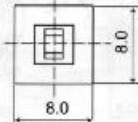

DC 30V 0.1A

MODEL NO.	TYPE
MPS-800	LOCK
MPS-800N	NON-LOCK
MPS-800V	NON-LOCK CLICK SOUND

CAP C1

RED, BLACK

SCHEMATIC