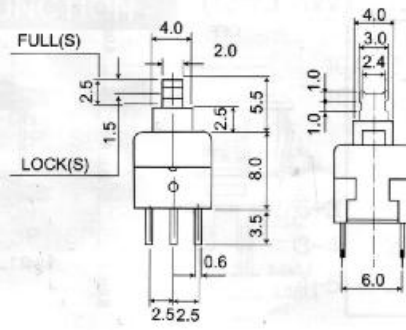

DC 30V 0.1A

MODEL NO.	TYPE
MPS-800	LOCK
MPS-800N	NON-LOCK
MPS-800V	NON-LOCK CLICK SOUND

CAP C1

RED, BLACK

SCHEMATIC